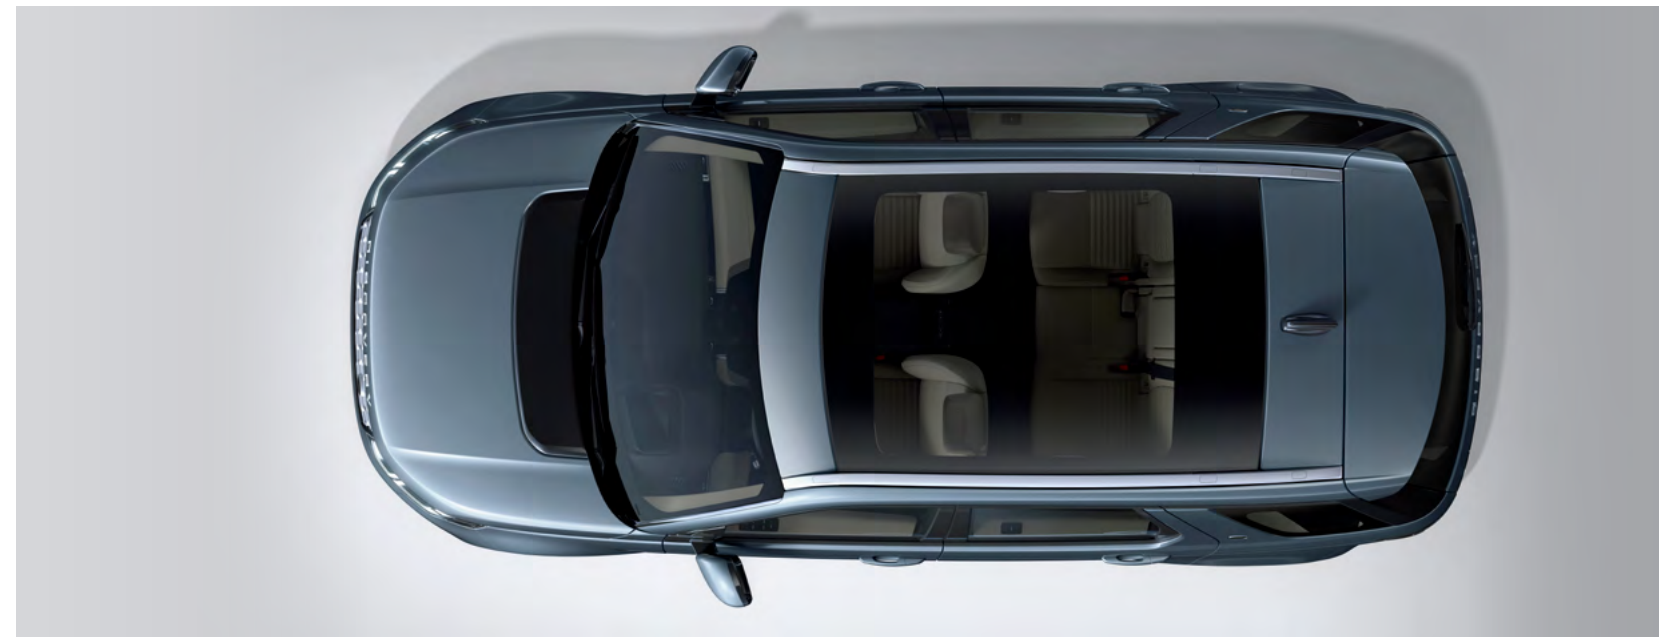

CARRYING AND TOWING

CARRYING

Cross Bars

Elegant, durable bright finish aluminium cross bars, with T-track design which utilises the full length of the bars, providing space to mount multiple accessories. Aerodynamic profile minimises drag and wind noise.

CARRYING

Roof Box

Roof mounted storage box with sleek, aerodynamic design to help minimise drag and wind noise. Manufactured from premium materials for elegant appearance, with Gloss Black finish and durability in harsh environments. The dual-side opening feature allows the roof box to be opened from both sides for convenience. The power-click, quick-mount system with integrated torque indicator allows for fast and secure fitment using one hand only. The maximum carrying capacity of the roof box is 75kg.