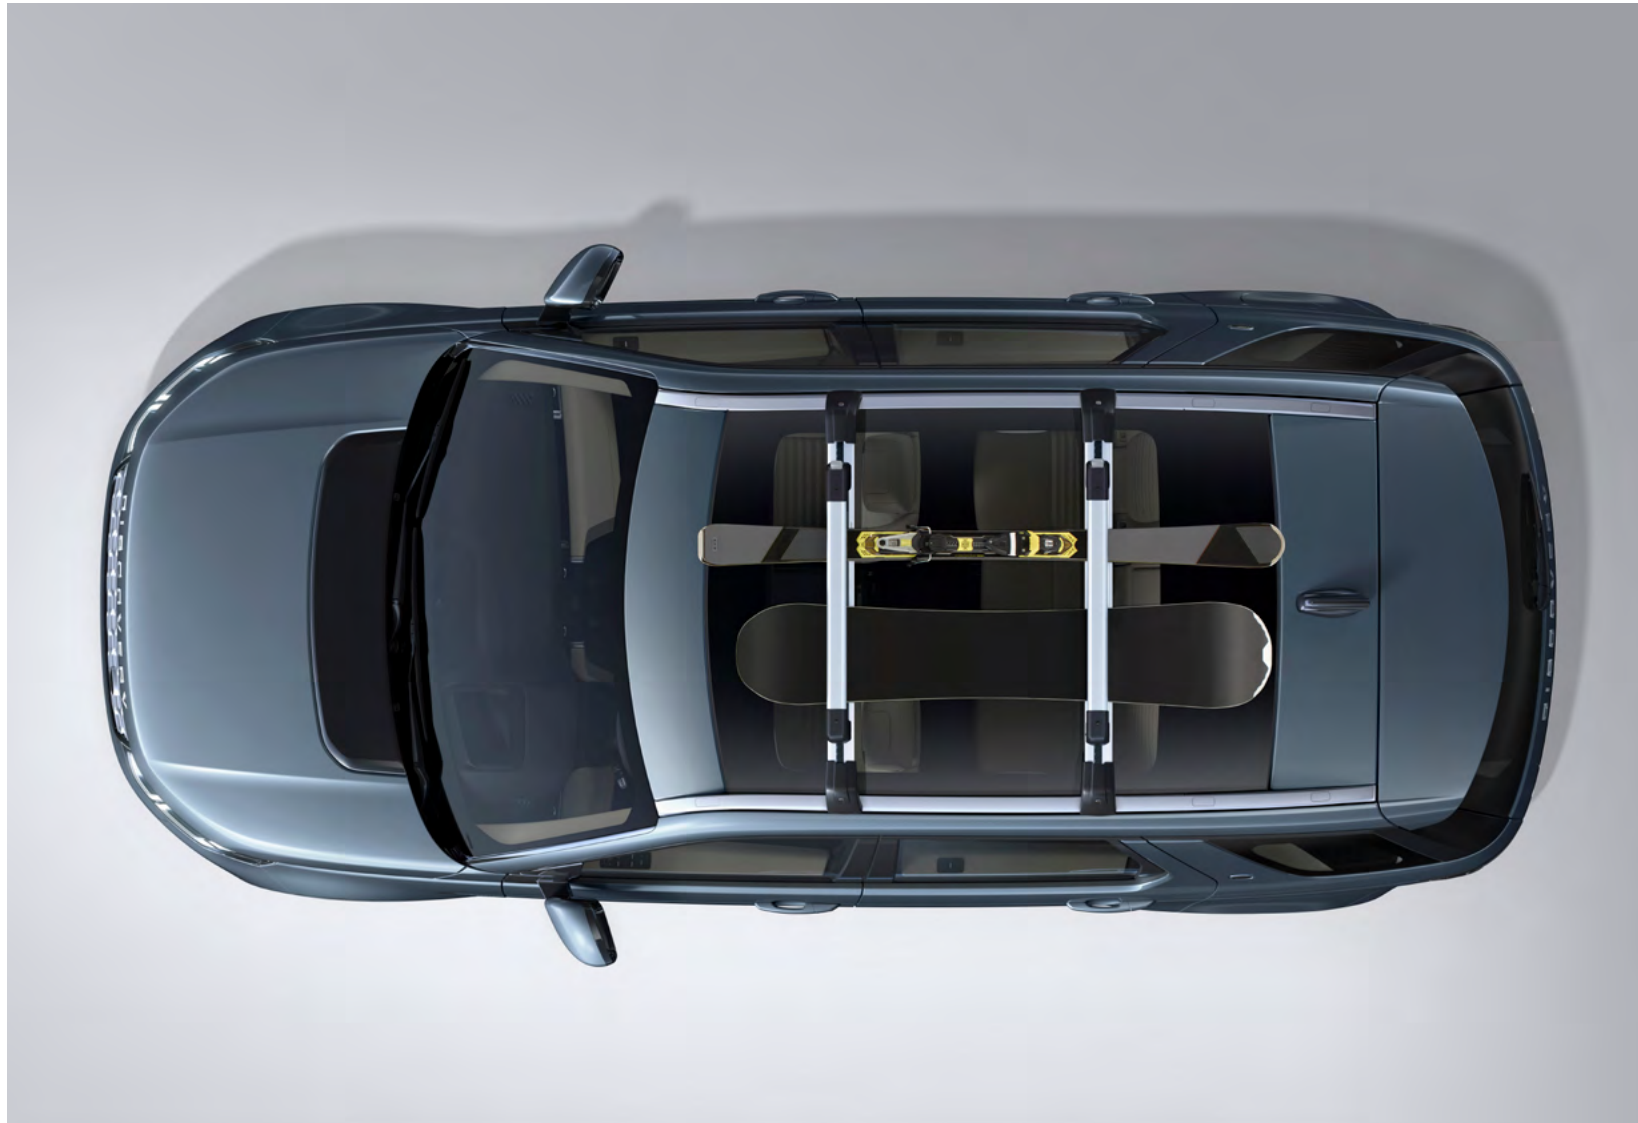

CARRYING

Roof Box

Roof mounted storage box with sleek, aerodynamic design to help minimise drag and wind noise. Manufactured from premium materials for elegant appearance, with Gloss Black finish and durability in harsh environments. The dual-side opening feature allows the roof box to be opened from both sides for convenience. The power-click, quick-mount system with integrated torque indicator allows for fast and secure fitment using one hand only. The maximum carrying capacity of the roof box is 75kg.

Luggage Carrier

Flexible rack system to facilitate roof carrying.

CARRYING

Ski and Snowboard Carrier

Carries four pairs of skis or two snowboards and incorporates slider rails for easy loading, is also lockable for security. Maximum payload 36kg.