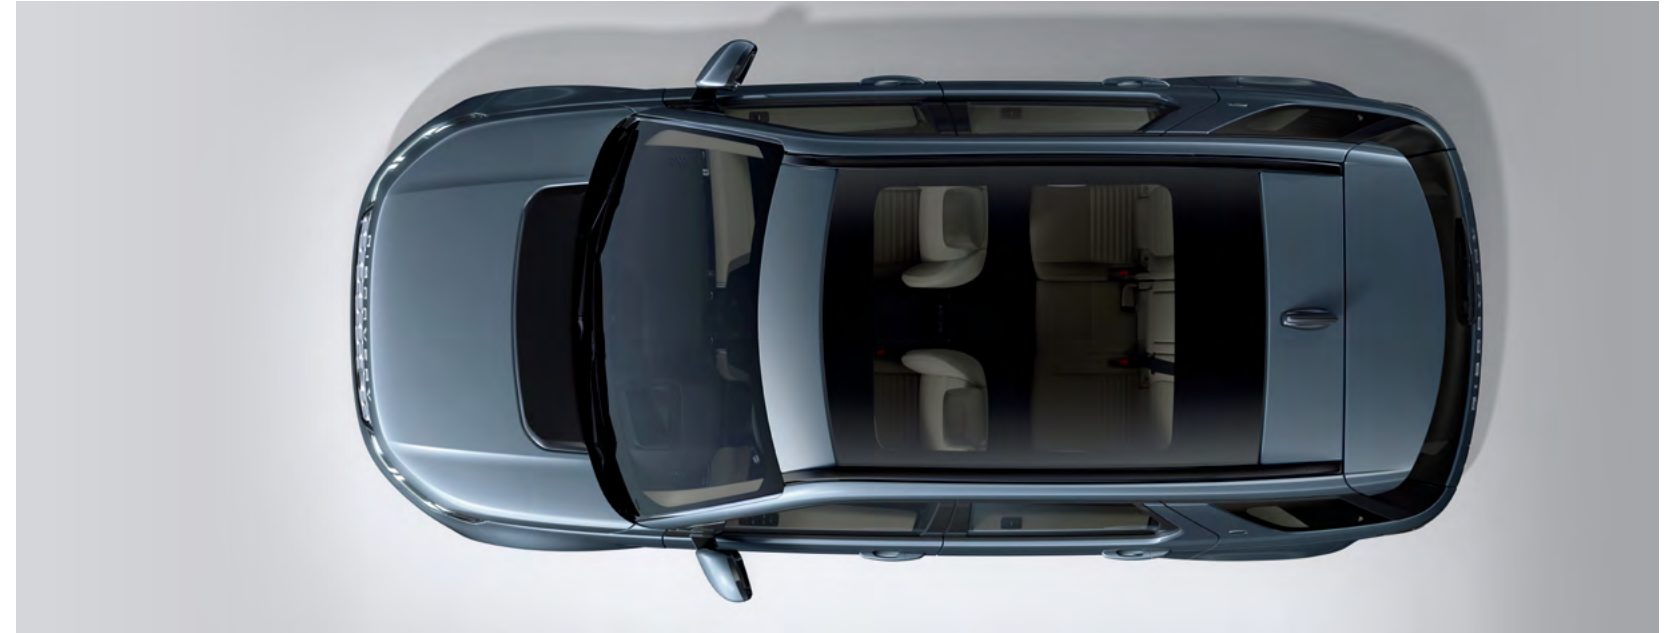

CARRYING AND TOWING

CARRYING

Cross Bars

Elegant, durable bright finish aluminium cross bars, with T-track design which utilises the full length of the bars, providing space to mount multiple accessories. Aerodynamic profile minimises drag and wind noise.

CARRYING

Roof Box

Roof mounted storage box with sleek, aerodynamic design to help minimise drag and wind noise. Manufactured from premium materials for elegant appearance, with Gloss Black finish and durability in harsh environments. The dual-side opening feature allows the roof box to be opened from both sides for convenience. The power-click, quick-mount system with integrated torque indicator allows for fast and secure fitment using one hand only. The maximum carrying capacity of the roof box is 75kg.